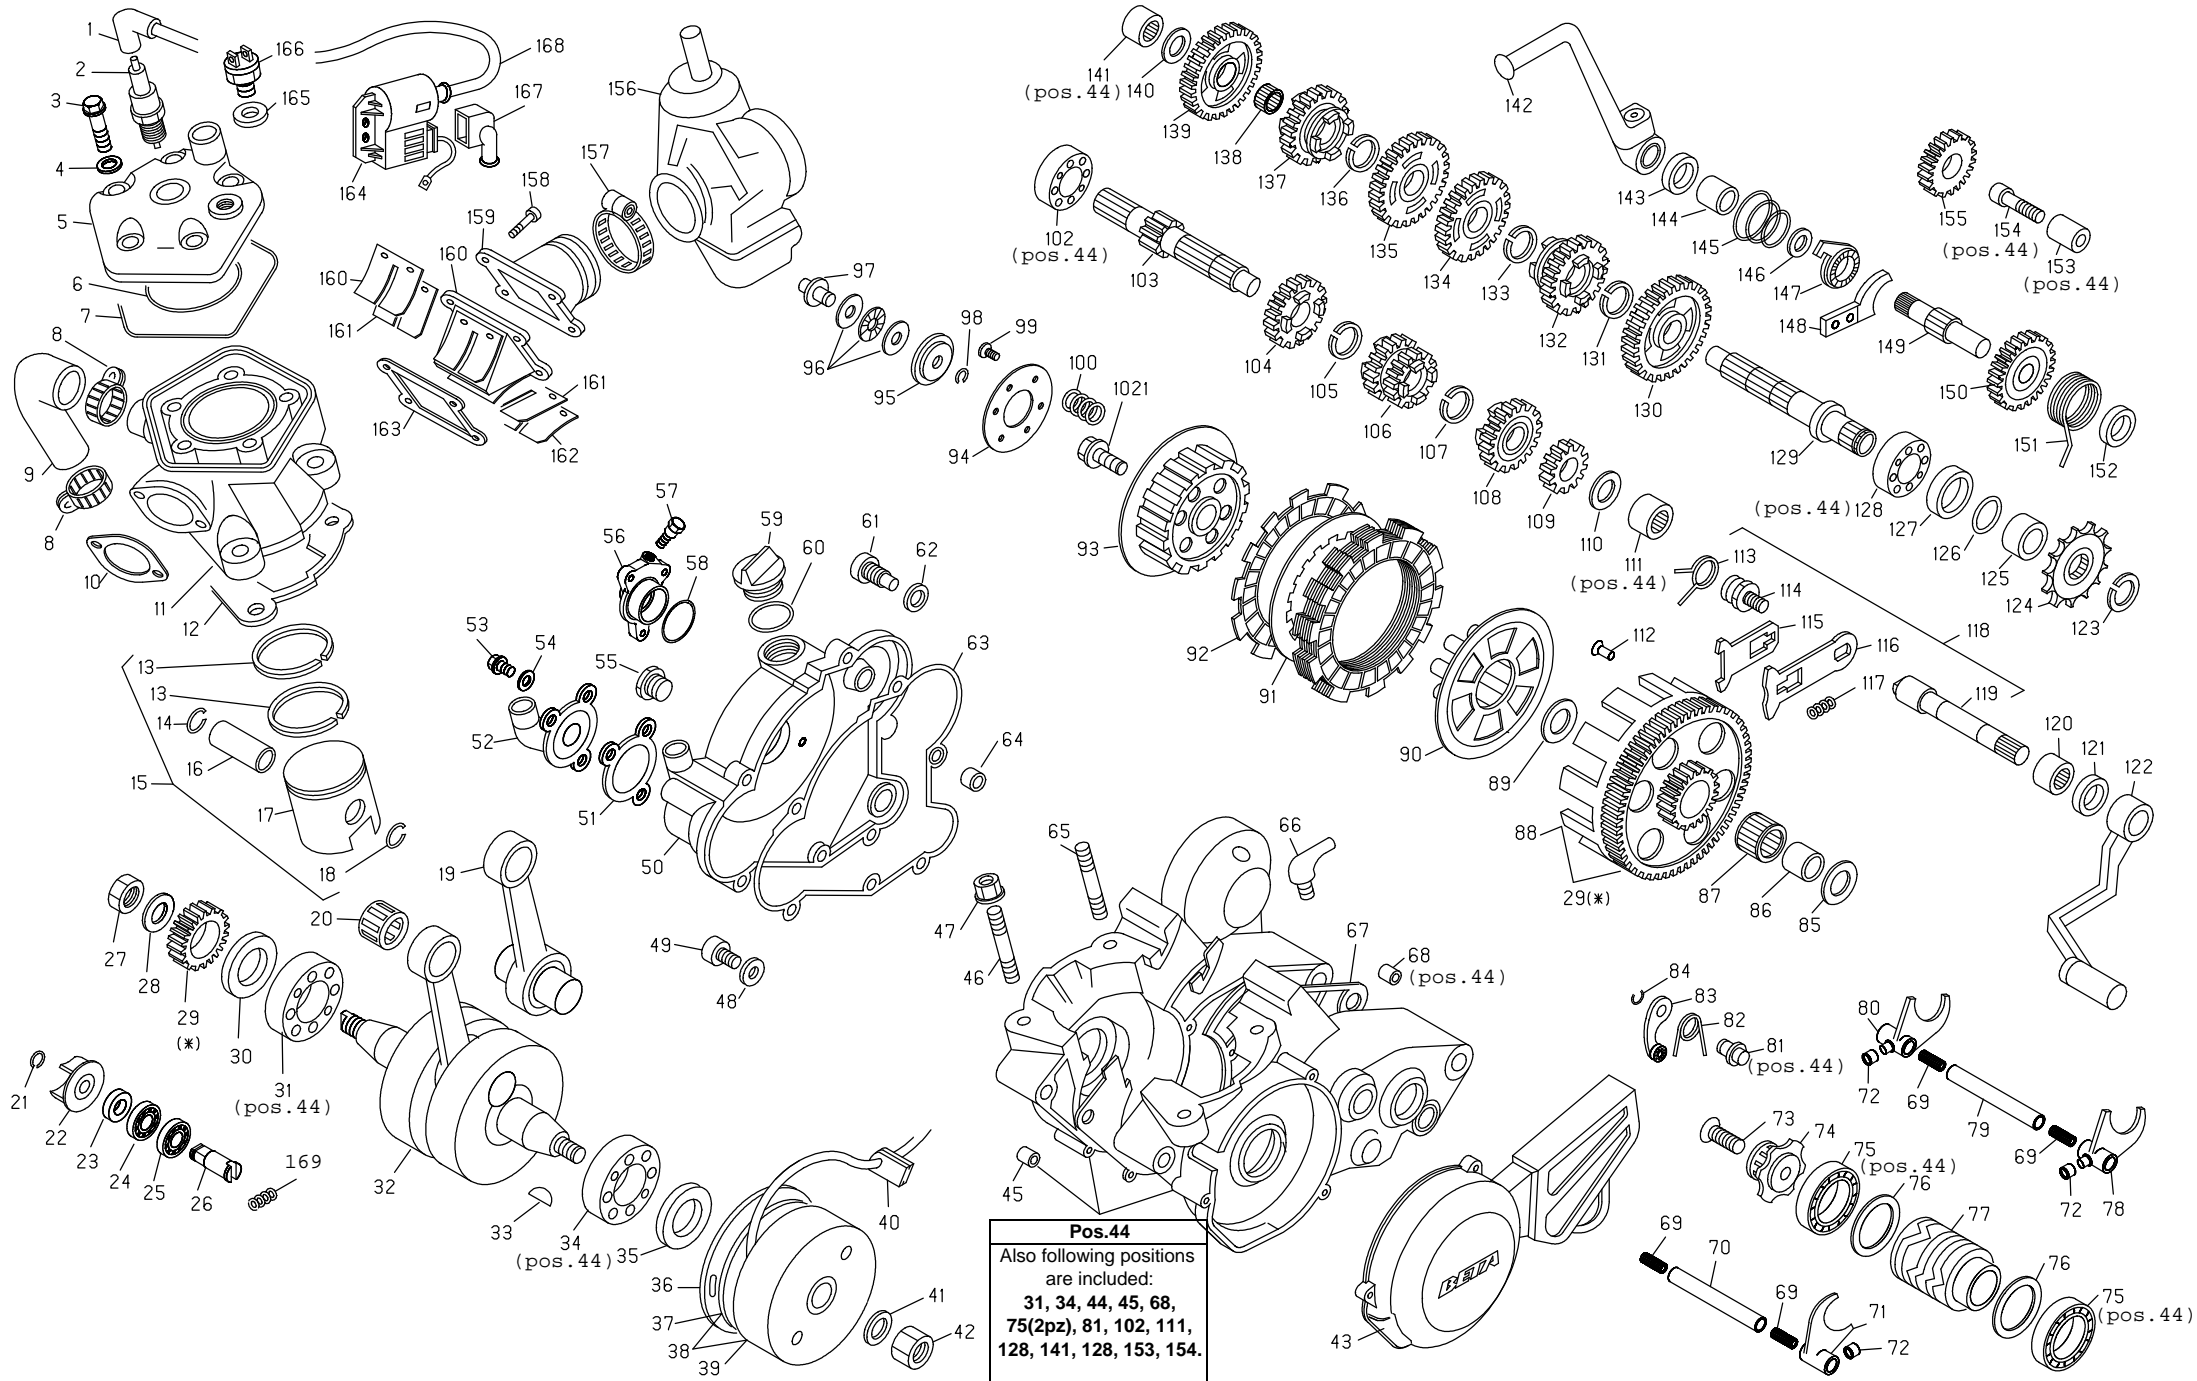

EVO 80cc 2012

23/10/2012

From frame number : ZD3BT0100C0200421

Pos.44
 Also following positions
 are included:
**31, 34, 44, 45, 68,
 75(2pz), 81, 102, 111,
 128, 141, 128, 153, 154.**

N.	CODE	DESCRIPTION	N.	CODE	DESCRIPTION	N.	CODE	DESCRIPTION
1	27-13515	SPARK PLUG PROTECTOR	60	10-66340	SEAL 16x3	119	11-22200	NEEDLE BEARING 12x18x12
2	12-25200	SPARK PLUG	61	31-88500	SCREW	120	10-12010	SELECTOR SHAFT
3	11-52425	SPECIAL BOLT	62	16-49100	GASKET 8x12x0,5	121	10-47500	OIL SEAL 12x20x5
4	27-45100	COPPER WASHER 7x12x0,5	63	16-71520	CLUTCH COVER GASKET	122	21-21220	SHIFT LEVER
5	29-12025-0-57	CYLINDER HEAD	64	16-37010	DOWEL 9x15	123	28-25410	SEEGER AS 20E
6	10-67110	SEAL VYTON 53.70x57.26x1.78	65	25-98050	STUD BOLT 8x44	124	25-61050	SPROCKET Z.11
7	10-66960	SEAL 94.97x98.53x1.78	66	27-23470	BREATHER PIPE HOSE	125	13-55250	SPROCKET SPACER
8	15-15228	CLAMP 14/24	67	16-55030	CRANKCASE GASKET	126	10-66350	SEAL 18.77x1.78
9	29-15910	COOLING HOSE	68	16-41530	DOWEL 17	127	10-64700	OIL SEAL 26x35x7
10	16-80321	GASKET	69	22-65015	SPRING	128	12-98000	BALL BEARING 20x42x12
11	12-52463-0-57	CYLINDER	70	25-51011	SELECTOR PIN	129	10-28051-8	LAYSHAFT
12	16-61750	CYLINDER CRANKCASE GASKET	71	15-64031	SELECTOR FORK 5-6	130	18-52030-8	2ND GEAR - LAYSHAFT
13	28-60180	PISTON RING	72	11-29035	SELECTOR FORK BUSH	131	28-25410	SEEGER AS 20E
14	10-42010	CIRCLIP	73	31-30510	SCREW 6x30	132	18-67142-8	6TH GEAR - LAYSHAFT
15	25-80270-8	COMPL. PISTON	74	12-19122	TOP CAM	133	28-25410	SEEGER AS 20E
16	28-93620	PISTON PIN	75	12-99405	BALL BEARING 25x37x7	134	18-61500-8	3RD GEAR - LAYSHAFT
17	25-80270	PISTON	76	27-73695	SPECIAL WASHER	135	18-64100-8	4TH GEAR - LAYSHAFT
18	10-42010	CIRCLIP	77	12-19113	CAM	136	28-25410	SEEGER AS 20E
19	11-03716-8	CONNECTING ROD ASSY	78	15-64012	SELECTOR FORK 1-4	137	18-66442-8	5TH GEAR - LAYSHAFT
20	16-11500	NEEDLE BEARING	79	25-51021	SELECTOR PIN	138	16-12650	NEEDLE BEARING
21	28-22660	SEEGER 9E	80	15-64011	SELECTOR FORK 2-3	139	18-43023-8	1ST GEAR - LAYSHAFT
22	31-21831	PUMP FAN	81	25-54430	PIN	140	27-60500	WASHER 11x25x1
23	10-44610	OIL SEAL 10x18x4	82	22-39581	LOCATING SPRING	141	11-22250	NEEDLE BEARING 12-19-12
24	12-93400	SCH. BALL BEARING 10x19x5	83	21-17011	LOCATING LEVER	142	21-55153	KICKSTARTER LEVER
25	12-93390	BALL BEARING 10x19x5	84	28-22700	SEEGER 10E	143	10-52010	OIL SEAL 14x24x7
26	10-27752	WATER PUMP SHAFT	85	27-71100	SPECIAL WASHER 17x30x1,5	144	11-31020	SINTERED BUSH
27	13-28951	SPECIAL NUT 14x1,25x5	86	11-27120	STEEL BUSH	145	22-36570	CONICAL SPRING
28	27-61550	WASHER 14x20x1	87	16-17280	NEEDLE BEARING 21.25.17	146	27-61550	WASHER 14x20x1
29	29-07303-8	PRIMARY DRIVE	88	12-20770	CLUTCH HOUSING	147	22-14090-8	KICKSTARTER SLEEVE
30	10-64111	OIL SEAL VYTON 20x35x6	89	27-71100	SPECIAL WASHER 17x30x1,5	148	25-57945	KICKSTARTER PLATE
31	12-99022	BALL BEARING 20x52x15	90	12-29593	PRESSURE PLATE	149	10-15120-8	STARTER SHAFT
32	10-00682	CRANKSHAFT	91	13-38130	CLUTCH PLATE	150	18-14620-8	STARTER GEAR
33	12-46000	WOODRUFF KEY	92	13-43210	STEEL CLUTCH PLATE	151	22-78250	KICKSTARTER SPRING
34	12-99022	BALL BEARING 20x52x15	93	29-09613	CLUTCH CENTER	152	13-48080	SPACER
35	10-64111	OIL SEAL VYTON 20x35x6	94	13-42050	SPRINGS BLOCKING PLATE	153	25-43910	DRIVE GEAR PIN
36	25-60163	STATOR PLATE	95	28-16820	CLUTCH DRIVE PIN HOLDER	154	31-31050	SCREW 6x15
37	28-97815	FLYWHEEL STATOR	96	16-11250	NEEDLE BEARING 6x19x2	155	18-67810	GEAR
38	31-03271	ELECTRIC FLYWHEEL	97	25-52991	CLUTCH DRIVE PIN	156	12-05068	CARBURETOR
39	27-00376	FLYWHEEL ROTOR	98	28-22610	SEEGER 6E	157	15-15370	CLAMP
40	16-33553	GROMMET	99	31-34400	SCREW 6x20	158	31-34510	SCREW 6x20
41	27-52500	SPECIAL WASHER	100	22-65093	CLUTCH SPRING	159	27-23051	INLET MANIFOLD
42	13-25100	SPECIAL NUT	101	11-59150	SPECIAL BOLT	160	31-02140	REED VALVE
43	12-70083-0-57	MAGNETO COVER	102	12-95500	BALL BEARING 17x40x9	161	25-59670	VALVE'S BLADE
44	12-06232-8	CRANKCASE	103	10-23520-8	LAYSHAFT	162	21-15360	VALVE'S PLATE
45	16-41510	DOWEL 12	104	18-38412-8	5ND GEAR - LAYSHAFT	163	16-92550	VALVE'S GASKET
46	25-98050	STUD BOLT 8x41	105	28-24950	SEEGER 17 SW	164	11-20681	H.T. COIL
47	13-17121	SPECIAL NUT M8	106	18-37652-8	3RD/4TH GEAR - MAINSHAFT	165	16-49500	GASKET 8x20x1
48	16-50511	COPPER WASHER 10x15x2	107	28-24950	SEEGER 17 SW	166	29-11960	THERMOSTAT
49	11-58020	SPECIAL BOLT	108	18-38742-8	6TH GEAR - MAINSHAFT	167	12-30460	H.T. COIL RUBBER
50	12-62102-0-33	CLUTCH COVER	109	18-34110-8	2ND GEAR - MAINSHAFT	168	12-08280	COIL SCREENED CABLE
51	16-74930	GASKET	110	27-60500	SPECIAL WASHER	169	22-36580	WATER PUMP SHAFT SPRING
52	12-67941-0-33	PUMP COVER	111	11-22250	NEEDLE BEARING 12x19x12	<u>SUPPLEMENTARY PARTS LIST</u>		
53	31-30510	SPECIAL BOLT	112	27-31640	RIVET 5x9	12-00686-8	GEARBOX	
54	27-40490	COPPER WASHER 6x10	113	22-72030	SELECTOR SPRING	22-05070-8	COMPLETE KICKSTARTER	
55	29-10030	WARNING OIL PLUG	114	25-54410	PIN FOR RETURNING SPRING	28-06887-8	OIL SEAL SET	
56	004030808 000	CLUTCH PUMP COVER	115	31-20980-8	ROLLING SHIFT CONTR. FORK	28-08070-8	GASKET SET	
57	28-91050-8-00	SPECIAL SCREW	116	31-20975	SHIFT CONTROL FORK			
58	10-66840-0-00	OIL SEAL	117	22-68010	SHIFT CONTROL SPRING			
59	29-09600	FEEDING OIL PLUG	118	10-12010-8	SELECTOR SHAFT ASSY			