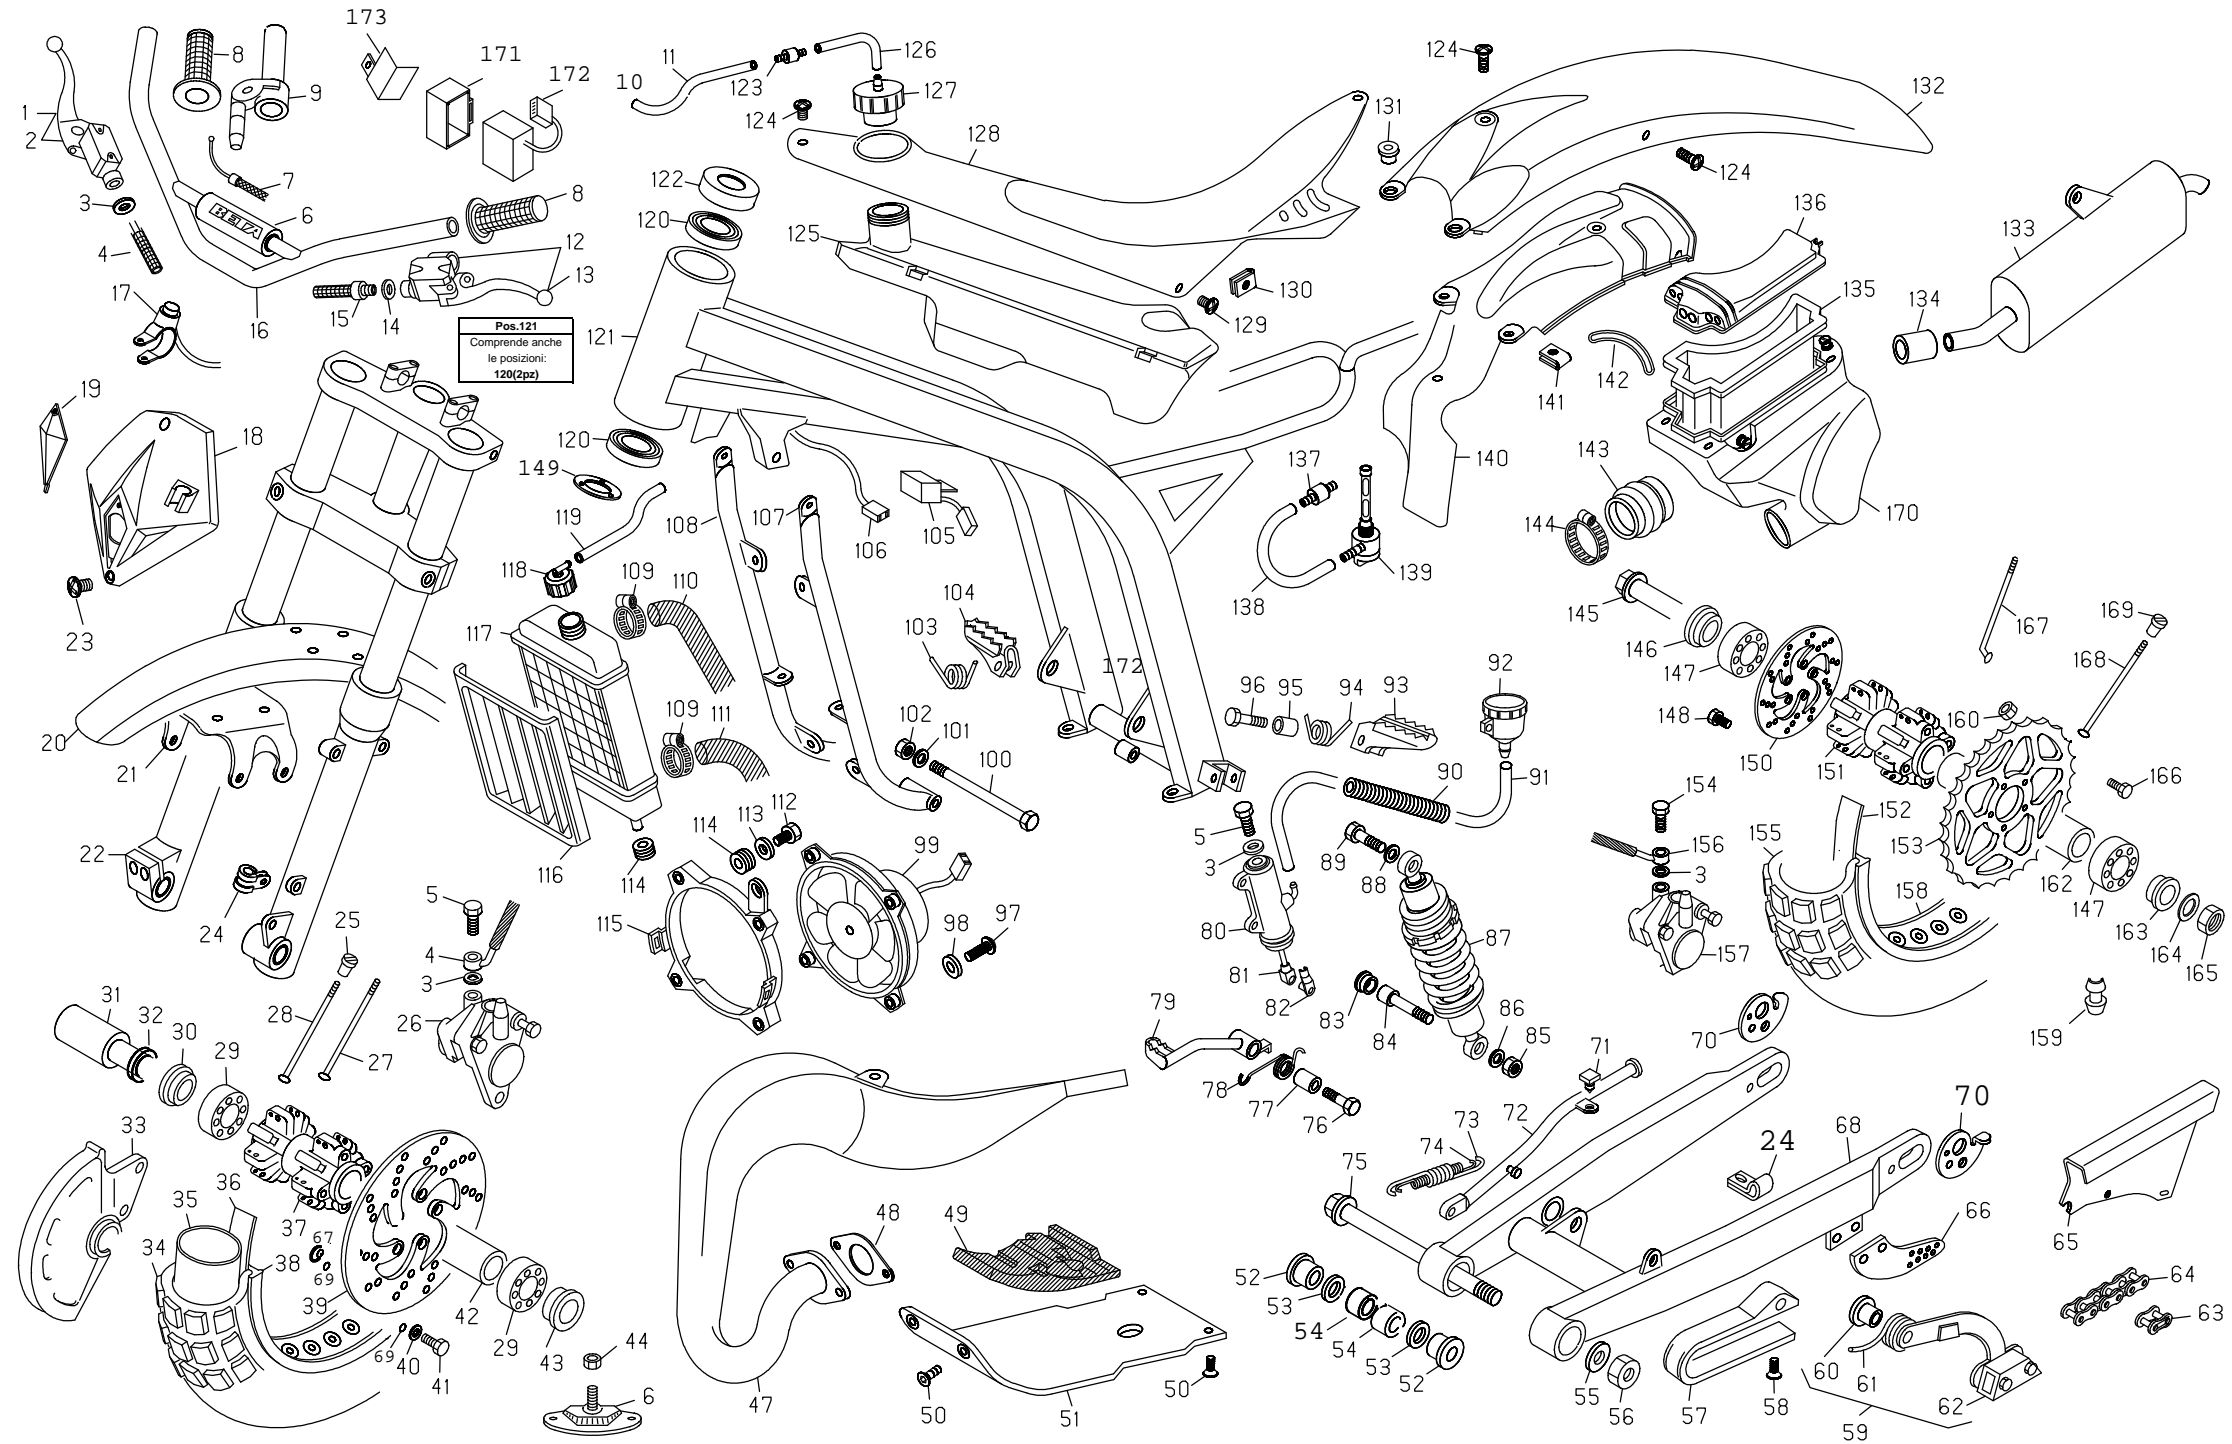

EVO 80cc 2012

23/10/2012

From frame number : ZD3BT0100C0200421

Pos.44
 Also following positions
 are included:
**31, 34, 44, 45, 68,
 75(2pz), 81, 102, 111,
 128, 141, 128, 153, 154.**

N.	CODE	DESCRIPTION	N.	CODE	DESCRIPTION	N.	CODE	DESCRIPTION
1	27-13515	SPARK PLUG PROTECTOR	60	10-66340	SEAL 16x3	119	11-22200	NEEDLE BEARING 12x18x12
2	12-25200	SPARK PLUG	61	31-88500	SCREW	120	10-12010	SELECTOR SHAFT
3	11-52425	SPECIAL BOLT	62	16-49100	GASKET 8x12x0,5	121	10-47500	OIL SEAL 12x20x5
4	27-45100	COPPER WASHER 7x12x0,5	63	16-71520	CLUTCH COVER GASKET	122	21-21220	SHIFT LEVER
5	29-12025-0-57	CYLINDER HEAD	64	16-37010	DOWEL 9x15	123	28-25410	SEEGER AS 20E
6	10-67110	SEAL VYTON 53.70x57.26x1.78	65	25-98050	STUD BOLT 8x44	124	25-61050	SPROCKET Z.11
7	10-66960	SEAL 94.97x98.53x1.78	66	27-23470	BREATHER PIPE HOSE	125	13-55250	SPROCKET SPACER
8	15-15228	CLAMP 14/24	67	16-55030	CRANKCASE GASKET	126	10-66350	SEAL 18.77x1.78
9	29-15910	COOLING HOSE	68	16-41530	DOWEL 17	127	10-64700	OIL SEAL 26x35x7
10	16-80321	GASKET	69	22-65015	SPRING	128	12-98000	BALL BEARING 20x42x12
11	12-52463-0-57	CYLINDER	70	25-51011	SELECTOR PIN	129	10-28051-8	LAYSHAFT
12	16-61750	CYLINDER CRANKCASE GASKET	71	15-64031	SELECTOR FORK 5-6	130	18-52030-8	2ND GEAR - LAYSHAFT
13	28-60180	PISTON RING	72	11-29035	SELECTOR FORK BUSH	131	28-25410	SEEGER AS 20E
14	10-42010	CIRCLIP	73	31-30510	SCREW 6x30	132	18-67142-8	6TH GEAR - LAYSHAFT
15	25-80270-8	COMPL. PISTON	74	12-19122	TOP CAM	133	28-25410	SEEGER AS 20E
16	28-93620	PISTON PIN	75	12-99405	BALL BEARING 25x37x7	134	18-61500-8	3RD GEAR - LAYSHAFT
17	25-80270	PISTON	76	27-73695	SPECIAL WASHER	135	18-64100-8	4TH GEAR - LAYSHAFT
18	10-42010	CIRCLIP	77	12-19113	CAM	136	28-25410	SEEGER AS 20E
19	11-03716-8	CONNECTING ROD ASSY	78	15-64012	SELECTOR FORK 1-4	137	18-66442-8	5TH GEAR - LAYSHAFT
20	16-11500	NEEDLE BEARING	79	25-51021	SELECTOR PIN	138	16-12650	NEEDLE BEARING
21	28-22660	SEEGER 9E	80	15-64011	SELECTOR FORK 2-3	139	18-43023-8	1ST GEAR - LAYSHAFT
22	31-21831	PUMP FAN	81	25-54430	PIN	140	27-60500	WASHER 11x25x1
23	10-44610	OIL SEAL 10x18x4	82	22-39581	LOCATING SPRING	141	11-22250	NEEDLE BEARING 12-19-12
24	12-93400	SCH. BALL BEARING 10x19x5	83	21-17011	LOCATING LEVER	142	21-55153	KICKSTARTER LEVER
25	12-93390	BALL BEARING 10x19x5	84	28-22700	SEEGER 10E	143	10-52010	OIL SEAL 14x24x7
26	10-27752	WATER PUMP SHAFT	85	27-71100	SPECIAL WASHER 17x30x1,5	144	11-31020	SINTERED BUSH
27	13-28951	SPECIAL NUT 14x1,25x5	86	11-27120	STEEL BUSH	145	22-36570	CONICAL SPRING
28	27-61550	WASHER 14x20x1	87	16-17280	NEEDLE BEARING 21.25.17	146	27-61550	WASHER 14x20x1
29	29-07303-8	PRIMARY DRIVE	88	12-20770	CLUTCH HOUSING	147	22-14090-8	KICKSTARTER SLEEVE
30	10-64111	OIL SEAL VYTON 20x35x6	89	27-71100	SPECIAL WASHER 17x30x1,5	148	25-57945	KICKSTARTER PLATE
31	12-99022	BALL BEARING 20x52x15	90	12-29593	PRESSURE PLATE	149	10-15120-8	STARTER SHAFT
32	10-00682	CRANKSHAFT	91	13-38130	CLUTCH PLATE	150	18-14620-8	STARTER GEAR
33	12-46000	WOODRUFF KEY	92	13-43210	STEEL CLUTCH PLATE	151	22-78250	KICKSTARTER SPRING
34	12-99022	BALL BEARING 20x52x15	93	29-09613	CLUTCH CENTER	152	13-48080	SPACER
35	10-64111	OIL SEAL VYTON 20x35x6	94	13-42050	SPRINGS BLOCKING PLATE	153	25-43910	DRIVE GEAR PIN
36	25-60163	STATOR PLATE	95	28-16820	CLUTCH DRIVE PIN HOLDER	154	31-31050	SCREW 6x15
37	28-97815	FLYWHEEL STATOR	96	16-11250	NEEDLE BEARING 6x19x2	155	18-67810	GEAR
38	31-03271	ELECTRIC FLYWHEEL	97	25-52991	CLUTCH DRIVE PIN	156	12-05068	CARBURETOR
39	27-00376	FLYWHEEL ROTOR	98	28-22610	SEEGER 6E	157	15-15370	CLAMP
40	16-33553	GROMMET	99	31-34400	SCREW 6x20	158	31-34510	SCREW 6x20
41	27-52500	SPECIAL WASHER	100	22-65093	CLUTCH SPRING	159	27-23051	INLET MANIFOLD
42	13-25100	SPECIAL NUT	101	11-59150	SPECIAL BOLT	160	31-02140	REED VALVE
43	12-70083-0-57	MAGNETO COVER	102	12-95500	BALL BEARING 17x40x9	161	25-59670	VALVE'S BLADE
44	12-06232-8	CRANKCASE	103	10-23520-8	LAYSHAFT	162	21-15360	VALVE'S PLATE
45	16-41510	DOWEL 12	104	18-38412-8	5ND GEAR - LAYSHAFT	163	16-92550	VALVE'S GASKET
46	25-98050	STUD BOLT 8x41	105	28-24950	SEEGER 17 SW	164	11-20681	H.T. COIL
47	13-17121	SPECIAL NUT M8	106	18-37652-8	3RD/4TH GEAR - MAINSHAFT	165	16-49500	GASKET 8x20x1
48	16-50511	COPPER WASHER 10x15x2	107	28-24950	SEEGER 17 SW	166	29-11960	THERMOSTAT
49	11-58020	SPECIAL BOLT	108	18-38742-8	6TH GEAR - MAINSHAFT	167	12-30460	H.T. COIL RUBBER
50	12-62102-0-33	CLUTCH COVER	109	18-34110-8	2ND GEAR - MAINSHAFT	168	12-08280	COIL SCREENED CABLE
51	16-74930	GASKET	110	27-60500	SPECIAL WASHER	169	22-36580	WATER PUMP SHAFT SPRING
52	12-67941-0-33	PUMP COVER	111	11-22250	NEEDLE BEARING 12x19x12	<u>SUPPLEMENTARY PARTS LIST</u>		
53	31-30510	SPECIAL BOLT	112	27-31640	RIVET 5x9	12-00686-8	GEARBOX	
54	27-40490	COPPER WASHER 6x10	113	22-72030	SELECTOR SPRING	22-05070-8	COMPLETE KICKSTARTER	
55	29-10030	WARNING OIL PLUG	114	25-54410	PIN FOR RETURNING SPRING	28-06887-8	OIL SEAL SET	
56	004030808 000	CLUTCH PUMP COVER	115	31-20980-8	ROLLING SHIFT CONTR. FORK	28-08070-8	GASKET SET	
57	28-91050-8-00	SPECIAL SCREW	116	31-20975	SHIFT CONTROL FORK			
58	10-66840-0-00	OIL SEAL	117	22-68010	SHIFT CONTROL SPRING			
59	29-09600	FEEDING OIL PLUG	118	10-12010-8	SELECTOR SHAFT ASSY			