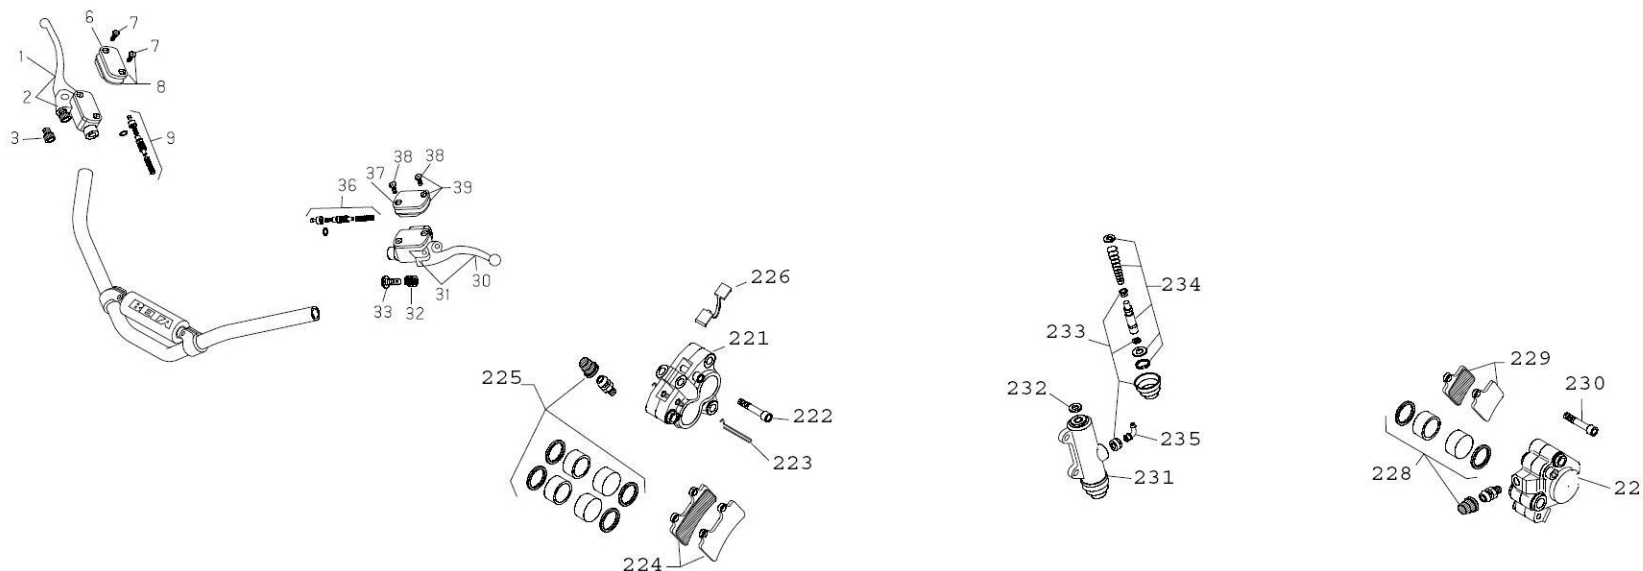

Pos	Number	Description	Pos	Number	Description
1	21-27101	Front brake lever only	221	25-03042	Brake pliers
2	21-02052	Front brake lever	222	11-70520	Special bolt
3	31-96806	Front brake lever screw	223	22-32205	Brake pads spring for pliers
6	12-68105	Oil tank cover	224	25-25352	Brake pads
7	31-23400-0-52	Screw	225	20-02713	Piston e oil seal for pliers
8	20-05072	Oil seal cover for pump	226	25-98913	Brake pliers protection pads
9	20-05081	Piston kit for pump	227	25-03068	Pliers front brake
30	21-27081	Clutch lever only	228	20-02722	Piston e oil seal for pliers
31	21-02421	Clutch lever	229	25-25373	Brake pads
32	22-38700	lever adjuster spring	230	11-70520	Special bolt
33	31-88600	lever adjuster screw	231	25-91188	Rear brake pump
36	20-05081	Piston kit for pump	232	16-50510	Gasket 10x15x1 copper
37	12-68105	Oil tank cover	233	20-08262	Kit (spare-part)brake pump
38	31-23400-0-52	Screw	234	20-08257	Pump piston assy
39	20-05072	Oil seal cover for pump	235	27-23424	Rear pump 90°raccord