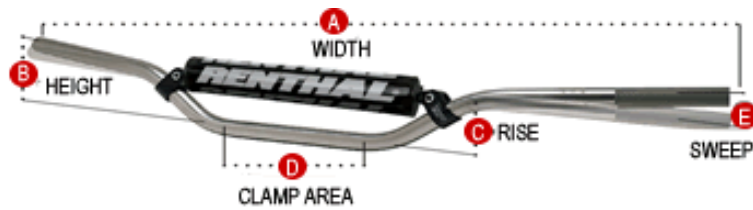

2019 Handlebar Size Chart (all dimensions are in mm)

	A	B	C	D	E
All 2 & 4 Stroke RR/RR-S Stock Bend # 026-35000-059	800	95	50	135	35
Xtrainer Stock Bend #22-203391-000	806	95	60	145	38

Renthal:

Carmichael High	802	119	80	200	54
KTM High	808	95	70	190	38
KTM Low	796	80	55	210	57
Short/McGrath	805	83	40	205	55
Windham	803	92	56	210	57
CR High	795	95	70	205	62

Flexx:

Click on the logo to view all of the different beds available