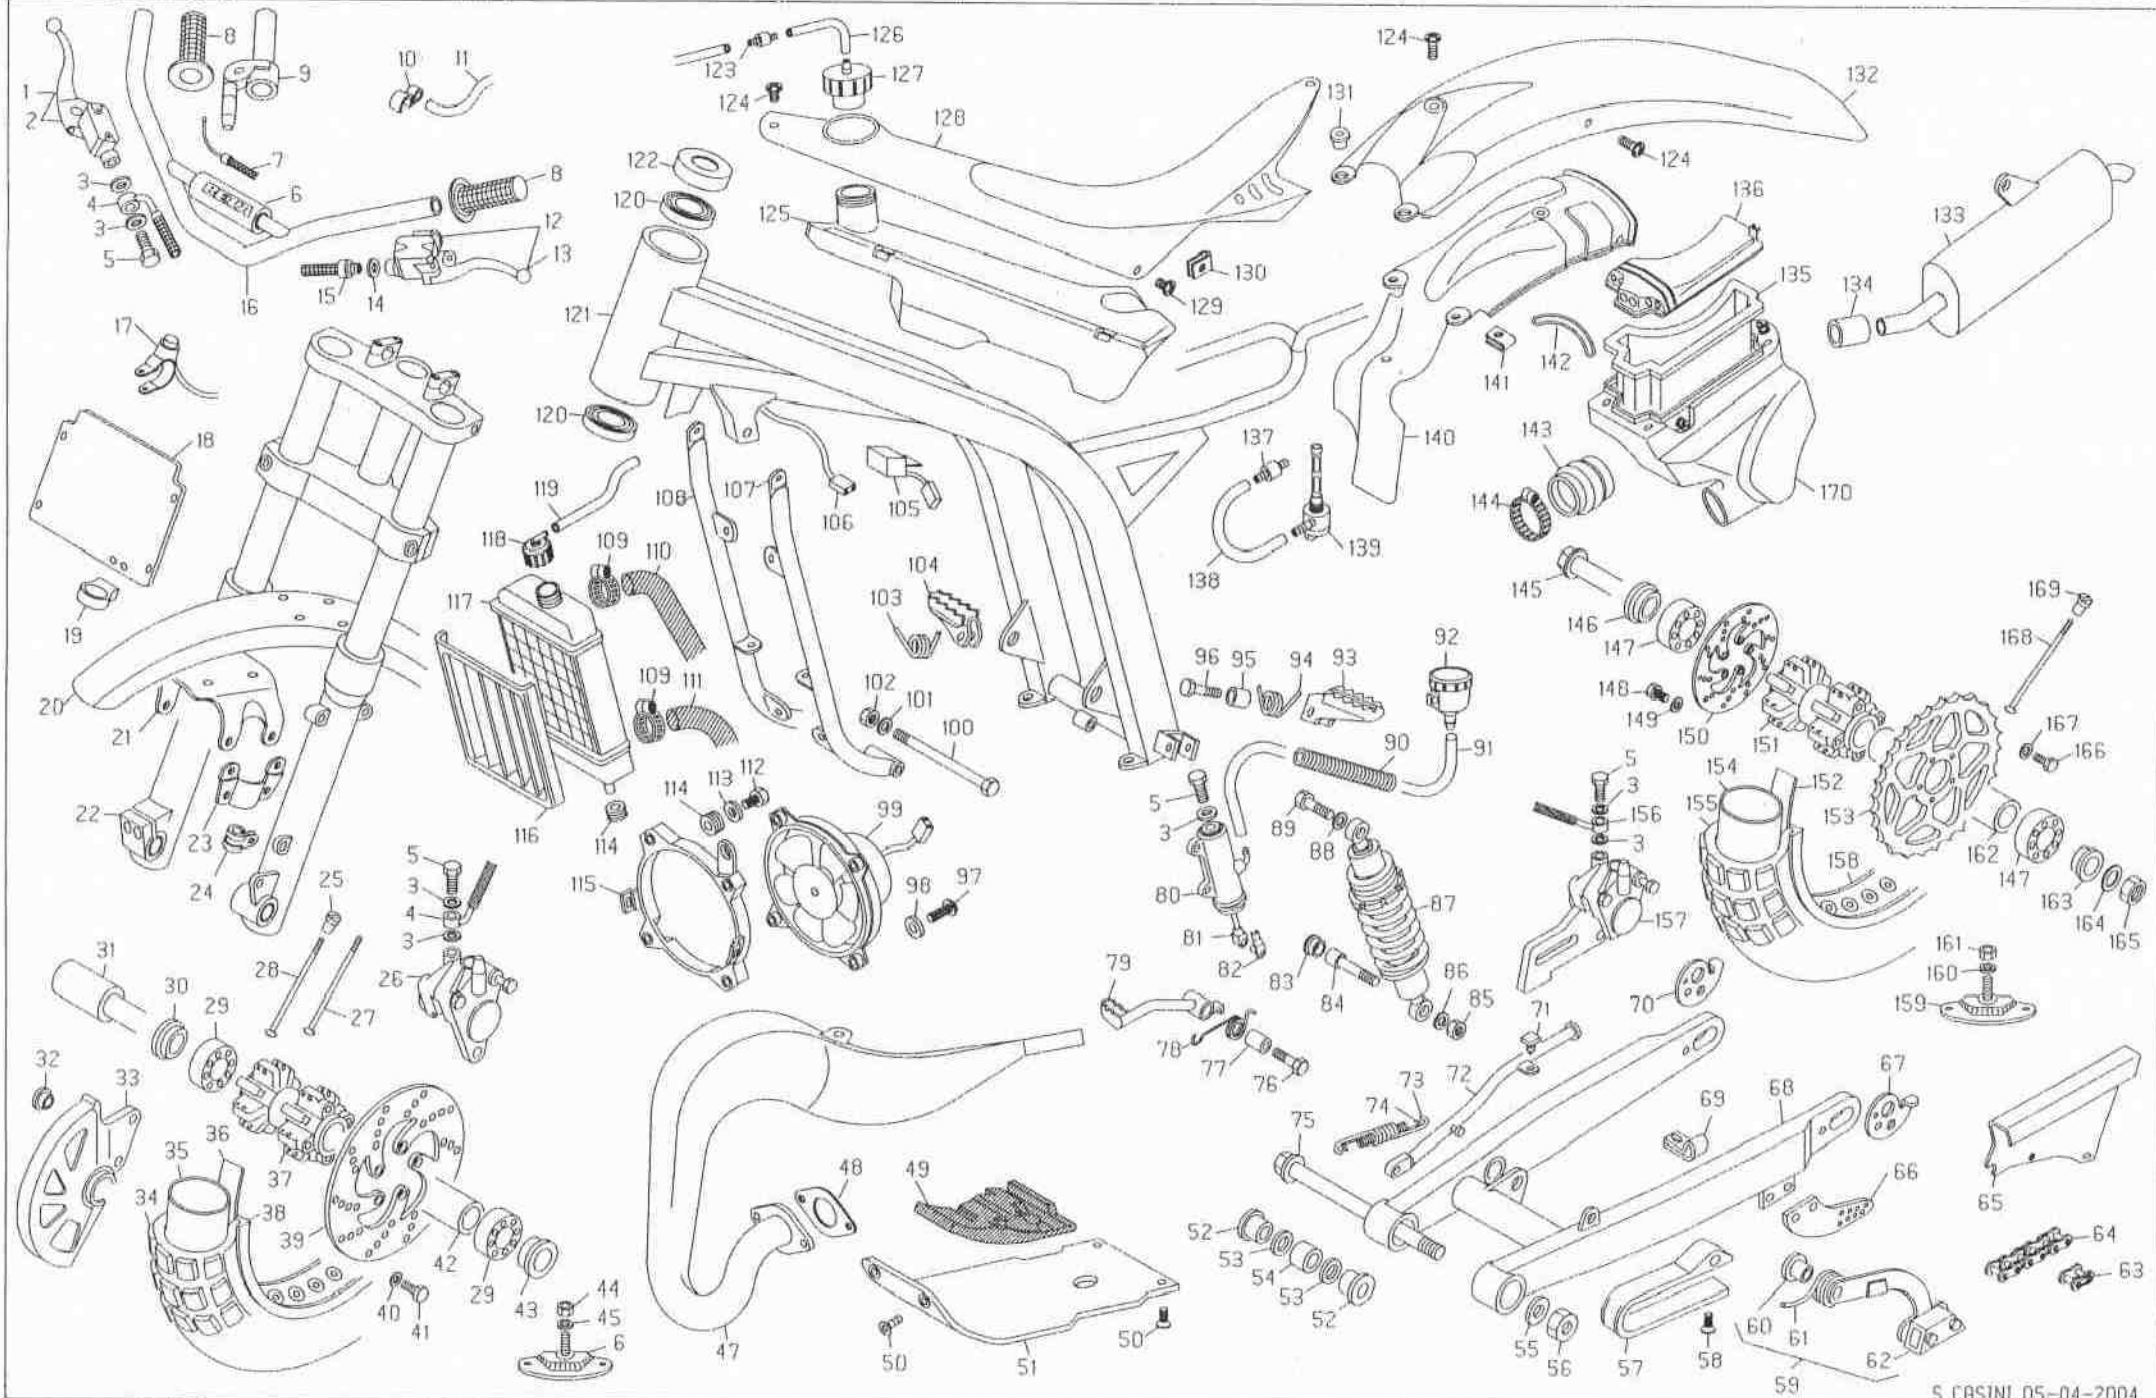

Beta

FRAME

REV-80-03-2^VERS.

CODE 38-35211

FROM FRAME NR. 000198

ES-T0231

N. CODICE	DESCRIZIONE	N. CODICE	DESCRIZIONE	N. CODICE	DESCRIZIONE	N. CODICE	DESCRIZIONE	
1	21-27058	FRONT BRAKE LEVER ONLY	56	13-21150	NUT	111	29-15735	RADIATOR PIPE
2	21-02151	FRONT BRAKE LEVER	57	29-10090-0-52	SLIDING BLOCK	112	11-46100	BOLT 5x8
3	16-50510	COPPER WASHER 10x15x1	58	31-30500	SCREW 6x12	113	27-36000	WASHER
4	29-09124	FRONT BRAKE HOSE	59	25-25970	SLIDING BLOCK ASSY	114	28-91500	SILENT BLOCK
5	11-65041	SPEC BOLT BRAKE TUBE	60	13-46314	SPACER	115	28-98012-0-59	ELECTRIC FAN BRACKET
6	16-23593-0-63	HEADLEBAR RUBBER	61	22-81111	SPRING	116	16-45538-0-18	RADIATOR GRILL
7	29-21977-0-52	THROTTLE CABLE	62	16-22500	RUBBER SLIDING BLOCK	117	27-23641	RADIATOR
8	22-18531	GRIPS	63	22-11180	CONNECTION LINK	118	29-01821	RADIATOR PLUG
9	12-55091	THROTTLE ONLY	64	12-08050	CHAIN	119	29-15811	PIPE 5x9
10	28-98600	BEATHER PIPE BRACKET	65	12-84771-0-52	CHAINGUARD	120	12-98300	CONICAL BEARING 20x42x15
11	29-15811	TUBE 5x9	66	25-98955	SPROCKET PROTECTION	121	29-11557-0-33	FRAME
12	21-02421	CLUTCH LEVER	67	29-11891	LH CHAIN ADJUSTER	122	25-98670	PROTECTION BEARING
13	21-27081	CLUTCH LEVER ONLY	68	15-49632	SWINGING ARM	123	31-02170	TANK VALVE
14	16-50510	COPPER WASHER	69	15-14653	CLAMP	124	31-30520	SCREW 6x16
15	29-09094	CLUTCH TRANSMISSION	70	29-11892	RH CHAIN ADJUSTER	125	28-06071	FUEL TANK
16	22-20457-0-33	HANDLEBAR	71	16-29490	RUBBER STAND	126	29-15811	PIPE 5x9
17	18-84983	SWITCH	72	12-39972	STAND	127	29-00525-0-59	FUEL TANK PLUG
18	22-28852-8-18	HEADLIGHT MASK ASSY	73	22-47022	STAND SPRING	128	12-88517-8-18	FUEL TANK COVER ASSY
19	25-25220	PLATE	74	22-47019	STAND SPRING	129	31-30520	SCREW 6x16
20	25-15190-0-63	FRONT FENDER	75	25-55725	S/ARM SPINDLE	130	25-60310	PLATE FIXING M6
21	28-98270	FRONT FENDER BRACKET	76	11-55450	BOLT 8x30	131	13-62000	SPACER
22	15-08134	FRONT FORK	77	13-46313	SPACER BRAKE LEVER	132	25-19582-8-18	REAR FENDER ASSY
23	28-95653	BRACKET	78	22-80510	SPRING BRAKE LEVER	133	28-91779	SILENCER
24	15-14600	CLAMP	79	25-28092	BRAKE LEVER	134	22-12120	RUBBER SLEEVE
25	23-10060	NIPPLES	80	25-91182	REAR BRAKE PUMP	135	15-25205	AIR FILTER
26	25-03047	FRONT BRACKET PLIERS	81	10-84093	REAR BRAKE ROD	136	12-73181	FILTER COVER
27	27-23833	FRONT SPOKE 3x250	82	20-93130	BRAKE ROD LOCKING PLATE	137	15-24651	GASOLINE FILTER
28	27-23834	FRONT SPOKE 3x252	83	29-10593	RUBBER PLUG	138	29-15811	PIPE 5x9
29	12-94010	BALL BEARING 15x35x11	84	31-65510	SCREW 10x55	139	27-81082	PETCOCK
30	13-85766	WHEEL HUB RH SPACER	85	13-19010	NUT	140	25-24655-0-59	WHEEL HOUSE
31	25-55693	FRONT WHEEL AXLE	86	27-54000	WASHER	141	25-60310	PLATE FIXING M6
32	13-55240	FRONT DISK COVER SPACER	87	10-03723	SHOCK ABSORBER	142	14-40040	ELECTIC RUBBER
33	12-88071-1-18	DISK BRAKE COVER SPACER	88	27-54000	SELF-BLOCKING NUT	143	22-13576	RUBBER SLEEVE
34	12-79400	TIRE 2,75x21	89	11-63000	BOLT 10x50	144	15-15360	CLAMP 25-45
35	12-16410	TUBE 2,75x21	90	22-55535	SPRING	145	25-55815	REAR WHEEL AXLE
36	15-38200	FLAP 21x25	91	29-15862	TUBE 3x8	146	13-85767	WHEEL HUB RH SPACER
37	22-07243	FRONT HUB	92	28-05100	BRAKE OIL TANK	147	12-94010	BALL BEARING 15x35x11
38	12-42864	FRONT RIM 21	93	25-32530	LH FOOTREST	148	11-49010	BOLT 6x20
39	13-39278	FRONT BRAKE DISK	94	22-62020	LH FOOTREST SPRING	149	27-39400	WASHER
40	11-49010	WASHER 8 GROWER	95	13-46530	SPACER	150	13-39414	REAR BRAKE DISK
41	27-39400	BOLT 8x8	96	11-55700	BOLT 8x45	151	22-08042	REAR HUB
42	13-62704	WHEEL HUB INNER SPACER	97	31-27510	SCREW 4x20	152	15-36000	CLAMP 17-18x25
43	13-85765	WHEEL HUB LH SPACER	98	27-34500	WASHER	153	12-89587	REAR SPROCKET
44	13-17000	NUT	99	14-01040	ELECTRIC FAN	154	12-18460	TUBE 4,00x18
45	27-48000	WASHER 8 GROWER	100	11-57990	BOLT 8x180	155	12-81520	TIRE 4,00x18
46	15-17500	TIRE FASTENER	101	27-49500	WASHER 8x18	156	29-09125	REAR BRAKE HOSE
47	22-03344	MUFFLER	102	13-17020	NUT 8 SELF BLOCKING	157	25-03033	REAR BRAKE PLIERS
48	16-80321	COPPER	103	22-62010	FOOTREST SPRING	158	12-42866	REAR RIM 18
49	16-23342	BUMPER RUBBER	104	25-32520	RH FOOTREST	159	15-17550	TIRE FASTENER
50	31-63930	SCREW 8x20	105	27-28092	REGULATOR	160	27-48000	WASHER 8 GROWER
51	12-32172	BUMPER	106	18-01851	ELECTRIC EQUIPMENT	161	13-17000	NUT 8x8
52	13-49201	SPACER	107	29-11562-0-33	LH CONNECTING FRAME ROD	162	13-62714	INNER REAR HUB SPACER
53	10-41195	DUST COVER RING	108	29-11561-0-33	RH CONNECTING FRAME ROD	163	13-85763	WHEEL HUB LH SPACER
54	11-26451	AXLE BOX	109	15-15230	CLAMP 14-24	164	27-55600	WASHER 8x24
55	27-55600	WASHER	110	29-15736	RADIATOR PIPE	165	13-21150	NUT 12x1,25